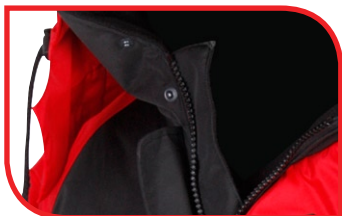

THERMO SUIT

Extreme warm 100% waterproof 2 pcs thermo suit in heavy strong nylon shell fabric. Detachable hood, big outer pockets as well as inner pocket Full zipper salopettes with comfortable suspenders and strong buckles. Large outer pockets

ITEM NO	MODEL	SIZE	PRICE
43356	Imax Thermo Suit 2 piece	S	-
43357	Imax Thermo Suit 2 piece	M	-
43358	Imax Thermo Suit 2 piece	L	-
43359	Imax Thermo Suit 2 piece	XL	-
43360	Imax Thermo Suit 2 piece	XXL	-

Pack Size: 1

LIFE VEST AUTOMATIC

150N CE approved (EN approval)
Actual Bouyancy 165N.

Life vest in heavy cordura nylon with automatic inflation (33g CO2 cylinder) to be used over dry suit for maximum security. Single back strap. Automatic re-arming kit is sold seperately.

ITEM NO	MODEL	SIZE	PRICE
38592	Imax Life Vest Automatic	One Size	-
38316	Imax Life Vest Re-arming Pack	-	-

Pack Size: 1

NEW COAST THERMO SMOCK

- 100% durable polyester twill peach microfiber shell fabric
- 100% waterproof with more than 8.000mm
- Taped seams
- Insulated with 160g 100% polyester filling for great thermo warmth
- Strong WR front zipper protected by wind fillet
- 1 big zipper front pocket
- 2 side WR zipper hand-warmer fleece pockets
- Adjustable at hem
- One WP size zipper for easy access
- Superior 3-way adjustable and fold-away hood system with wired peak
- Outer innovative flexible cuffs with Velcro adjustment
- Inner protective neoprene cuffs
- D-ring at upper back
- High quality reflectors

ITEM NO	MODEL	SIZE	PRICE
48060	Coast Thermo Smock	S	-
47889	Coast Thermo Smock	M	-
47890	Coast Thermo Smock	L	-
47891	Coast Thermo Smock	XL	-
47892	Coast Thermo Smock	XXL	-

Pack Size: 1