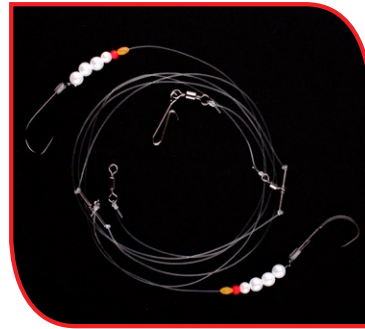

Imax flounder rigs

Made in co-operation with some of EU's leading saltwater fishing specialists. Made super quality hooks, line and accessories. 12 Perfect rigs for plaice, Flounder, turbot etc. With these rigs you are sure to have success!

Pack Size: 10

ITEM NO	MODEL	PRICE
42538	Flounder Rig1 Pearl White Bead 2 Hooks#4	-
42539	Flounder Rig2 White & Red Bead Sp-Blades 2 Hooks#4	-
42540	Flounder Rig3 Traffic Light 2 Hooks#4	-
42541	Flounder Rig4 Traffic Light Sp-Blades 2 Hooks#4	-
42542	Flounder Rig5 Ball Float Sp-Blades 2 Hooks#4	-
42545	Flounder Rig8 Afterrun Pearl beads Sp-Blades 2 Hooks#4	-

Flounder Rig1