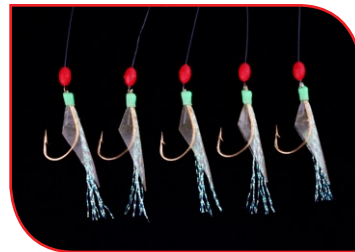

NEW IMAX TAPERED LEADERS 15M

These have been designed to be extremely smooth, yet very tough and abrasion resistant, these conical shaped leaders will allow you to tie extremely small compact knots that will eliminate any rod/ring slap even when casting extreme distances with large leads.

A new Special outer coating treatment has been added to improve salt water resistance and aid for longer life. We highly recommend the blood knot to connect the leader to the mainline.

- Superb knot strength
- High abrasion resistance
- Low visibility in water
- Special saltwater treatment

ITEM NO.	NAME	STRENGTH	DIAMETER	PRICE
48966	Ocean Scout Tapered Leader	12/35lbs	0,26/0,58	-
48967	Ocean Scout Tapered Leader	15/35lbs	0,30/0,58	-
48968	Ocean Scout Tapered Leader	18/35lbs	0,35/0,58	-

Pack Size: 1

ITEM NO	MODEL	PRICE
42551	Sabiki1 Sandeel & Baby Herring 0,20/0,23mm 5 hooks #14	-
42552	Sabiki2 Herring 0,30/0,40mm 5 Hooks #10	-
42553	Sabiki3 Herring 0,40/0,50mm 5 Hooks # 8	-
42554	Sabiki4 Herring 0,30/0,40mm 5 Hooks #10	-
42555	Sabiki5 Herring 0,40/0,50mm 5 Hooks # 8	-
42561	Sushi6 Cod&Pollack 0,60mm 2 10cm Squid Red - Yellow	-
42562	Sushi7 Cod&Pollack 0,60mm 2 Mack Red - Glow	-

Pack Size: 10

Sabiki4

NEW IMAX TAPERED MAINLINE - 250M

This is a new tapered monofilament from IMAX, it is made using the best co-polymer available, which offers an extreme smoothness in line quality never seen before. It provides exceptional casting performance and high knot strength and a resistance to salt water deterioration which is truly off the scale. Having both ends tapered, means it can also be used very efficiently.